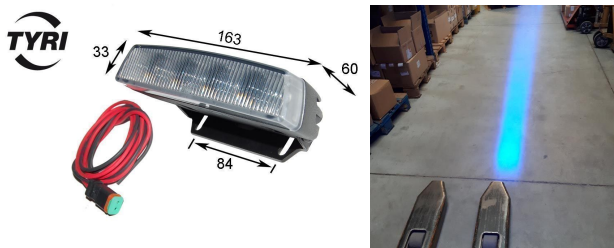

Front Safety light with signal

Cod.	Description
FA10401	Safety light with blue spot light signal - 10-80 V; Led:12W; IP67/CE
FA10400	Safety light with red spot light signal - 10-80 V; Led:12W; IP67/CE

Safety lights

Cod.	Description	Volt	Color
FA10301	Side safety spot light - Led IP67	9-60	Rosso/Red
FA10306	Side safety spot light - Led IP67	9-60	Blu/Blue

Safety lights

Cod.	Description	Volt	Color
FA10305	Side safety spot light - Led IP68	12-80	Rosso/Red
FA10302	Side safety spot light - Led IP68	12-80	Blu/Blue

Safety spot lights

Side safety spot lights

Cod.	Description	Volt	Color
FA10300	Side safety spot light - Led IP68	12-80	Rosso/Red
FA10304	Side safety spot light - Led IP68	12-80	Blu/Blue

Safety lights

Cod.	Description	Volt	Watt	Color
FA10262	Rear safety spot light IP65 - Led	12-120	6	Blu/Blue
FA10265	Rear safety spot light IP65 - Led	12-100	6	Rosso/Red

front line Safety lights

Cod.	Description	Volt	Color
FA10307	Safety spot light front blue line - IP69K	9-60	Blu/blue
FA10308	Safety spot light front red line - IP69K	9-60	Rosso/Red

Cod.	Description	Volt	Watt	Color
FA10261	Rear safety spot light - Led IP54	12-100	4	Blu/Blue