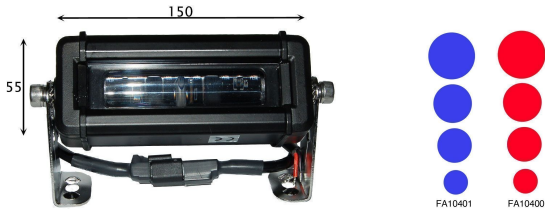

Safety spot lights

39/5000

Cod.	Description
FA10408	Truck signal projector in transit 10-80V - IP65

Rear signal light with arc

Cod.	Description
FA10501	Safety light with "arc" light signal RED - 10-80V IP67
FA10502	Safety light with "arc" light signal BLUE - 10-80V IP67

Rear signal light with arrow

Cod.	Description	Volt	Watt	Color
FA10290	Rear safety spot light red IP65 - Led	12-120	5	Blu/Blue
FA10404	Rear safety spot light red IP65 - Led	12-120	5	Rosso/Red
FA10290S	Rear safety spot light red IP65 - Led	10-80	5	Blu/Blue

Front Safety light with signal

Cod.	Description
FA10401	Safety light with blue spot light signal - 10-80 V; Led:12W; IP67/CE
FA10400	Safety light with red spot light signal - 10-80 V; Led:12W; IP67/CE

Safety lights