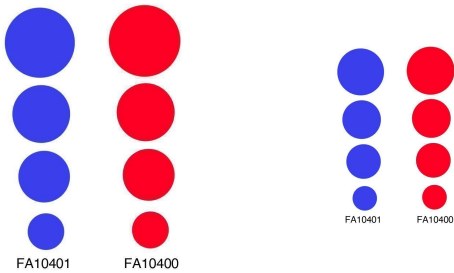

Safety spot lights

39/5000

Cod.	Description
FA10408	Truck signal projector in transit 10-80V - IP65

Rear signal light with arc

Cod.	Description
FA10501	Safety light with "arc" light signal RED - 10-80V IP67
FA10502	Safety light with "arc" light signal BLUE - 10-80V IP67

Rear signal light with arrow

Cod.	Description	Volt	Watt	Color
FA10290	Rear safety spot light red IP65 - Led	12-120	5	Blu/Blue
FA10404	Rear safety spot light red IP65 - Led	12-120	5	Rosso/Red
FA10290S	Rear safety spot light red IP65 - Led	10-80	5	Blu/Blue