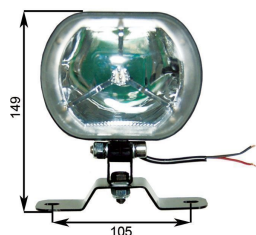

Cod.	Description	Volt	Watt	Color
FA10261	Rear safety spot light - Led IP54	12-100	4	Blu/Blue