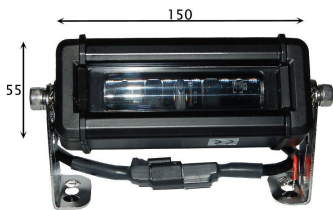

Safety spot lights

39/5000

Cod.	Description
FA10408	Truck signal projector in transit 10-80V - IP65

Rear signal light with arc

Cod.	Description
FA10501	Safety light with "arc" light signal RED - 10-80V IP67
FA10502	Safety light with "arc" light signal BLUE - 10-80V IP67

Rear signal light with arrow

Cod.	Description	Volt	Watt	Color
FA10290	Rear safety spot light red IP65 - Led	12-120	5	Blu/Blue
FA10404	Rear safety spot light red IP65 - Led	12-120	5	Rosso/Red
FA10290S	Rear safety spot light red IP65 - Led	10-80	5	Blu/Blue

Front Safety light with signal

Cod.	Description
FA10401	Safety light with blue spot light signal - 10-80 V; Led:12W; IP67/CE
FA10400	Safety light with red spot light signal - 10-80 V; Led:12W; IP67/CE

Safety lights

Cod.	Description	Volt	Color
FA10301	Side safety spot light - Led IP67	9-60	Rosso/Red
FA10306	Side safety spot light - Led IP67	9-60	Blu/Blue

Safety lights

Cod.	Description	Volt	Color
FA10305	Side safety spot light - Led IP68	12-80	Rosso/Red
FA10302	Side safety spot light - Led IP68	12-80	Blu/Blue