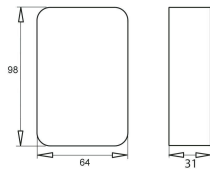

Safety seat belts

Cod.	Description	L mm
SE2029	Seat belt - Automatic winding	1250

Cod.	Description	L mm
SE2048	Seat belt - Automatic winding	1250

Cod.	Description	L mm
SE2024	Seat belt - Automatic winding and micro switch	1250

Cod.	Description	L mm
SE2043	Seat belt - Without winding	1350

Cod.	Description
SE2045	Seat belt - With micro switch without winding

Cod.	Description	L mm
SE2054	Sealt belt extension	440

Cod.	Description	A mm
SS97	Seat-Seat belt sequence control device - IP65	10-120