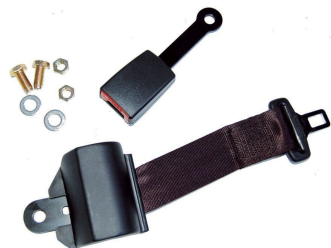

Safety seat belts

Cod.	Description	L mm
SE2029	Seat belt - Automatic winding	1250

Cod.	Description	L mm
SE2048	Seat belt - Automatic winding	1250

Cod.	Description	L mm
SE2024	Seat belt - Automatic winding and micro switch	1250

Cod.	Description	L mm
SE2043	Seat belt - Without winding	1350

Cod.	Description
SE2045	Seat belt - With micro switch without winding

Cod.	Description	L mm
SE2054	Sealt belt extension	440

Cod.	Description	A mm
SS97	Seat-Seat belt sequence control device - IP65	10-120