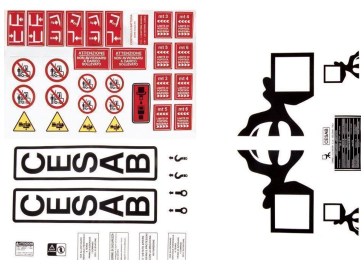

SAFETY DECAL KITS

Cod.	Description
SS170	Safety decal kit

Cod.	Description
SS159	Safety decal kit

Cod.	Description
SS165	Safety decal kit

Cod.	Description
SS164	Safety decal kit

Cod.	Description
SS162	Safety decal - 90x40

Cod.	Description
SS163	Safety decal - 90x40

Cod.	Description
SS161	Safety decal - 130x75

Cod.	Description
SS166	Safety decal - 111x111

Cod.	Description
SS160	Safety decal - 250x80