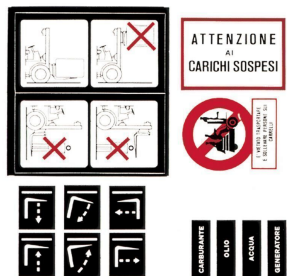

SAFETY DECAL KITS

Cod.	Description
SS170	Safety decal kit

Cod.	Description
SS159	Safety decal kit

Cod.	Description
SS165	Safety decal kit

Cod.	Description
SS164	Safety decal kit

Cod.	Description
SS162	Safety decal - 90x40

Cod.	Description
SS163	Safety decal - 90x40

Cod.	Description
SS161	Safety decal - 130x75

Cod.	Description
SS166	Safety decal - 111x111

Cod.	Description
SS160	Safety decal - 250x80