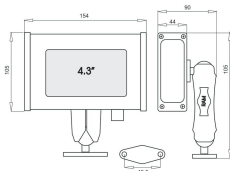

Cod.	Description
SS70	MONITOR DISPLAY 4,3 - IP65